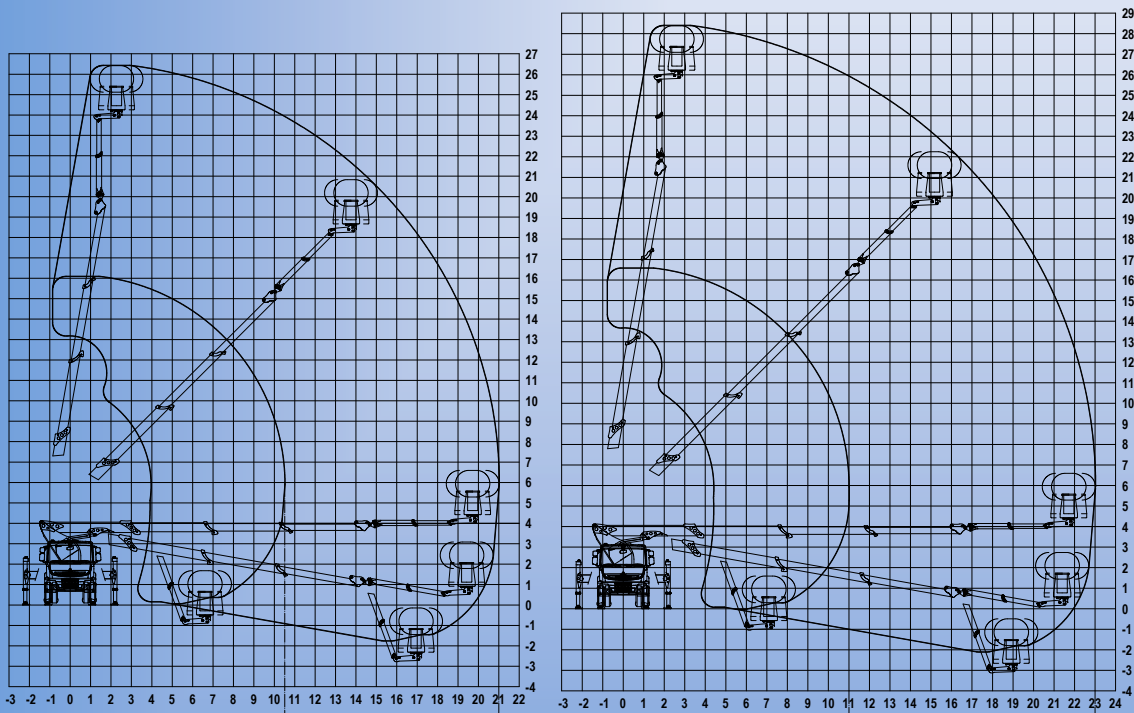

France Elevateur's TBE range offers class leading specifications from compact dimensions. The maximum working height of 28.20m and an amazing 23m of outreach with 300kg basket capacity this new range offers the best working area in its class.

- Heavy-duty four (4) stage telescopic boom gives users a stable ride.
- Two stage telescopic jib offers longest jib in its class and provides more flexibility.
- All hydraulic and electric circuits are protected inside the boom sections reducing the risk of damage.
- 4x4 chassis allow easy access to even the most hard to reach places with ease. Telecommunication towers, power lines & trees are often located in remote areas.
- Narrow jacking within the width of the vehicle makes setting up in congested areas a breeze.
- Fibreglass basket 2 x 90° rotation.
- Proportional electro-hydraulic controls provide precise fluid control.

	263 TBE	283 TBE
Maximum Working Height	26.20m	28.20m
Maximum Platform Height	24.20m	26.20m
Maximum Outreach	21.00m	23.00m
Range of Rotation	360° Continuous	360° Continuous
Basket Capacity	300kg	300kg
Basket Size	1.55 x 0.78 x 1.15m	1.55 x 0.78 x 1.15m
Basket Rotation	2 x 90°	2 x 90°
Angle of the Jib	180°	180°
Minimum GVM	18t	TBC